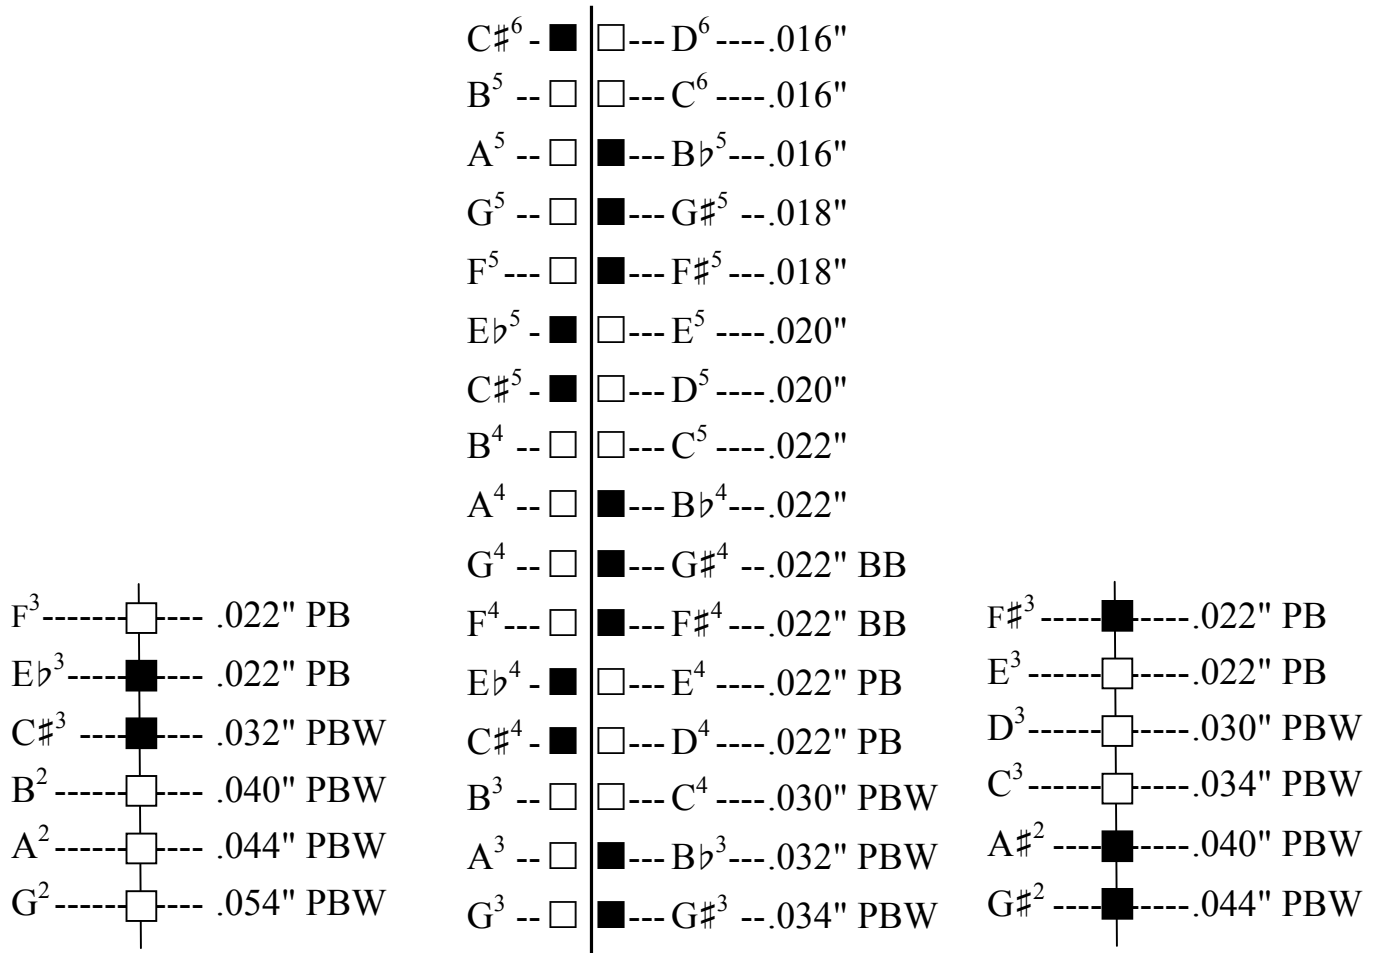

Dusty Strings

Makers of Harps and Hammered Dulcimers

3450 16th Ave. W., Seattle, WA 98119 • 206-634-1656 • Fax 206-691-3712 • www.dustystings.com

PD40

“Piano Dulcimer”

STRINGING DIAGRAM

C4 is middle C. □ and ■ indicate white and black bridge markers.
 PB indicates phosphor bronze. BB indicates bright bronze. PBW indicates phosphor bronze wound. All other strings are plain steel.