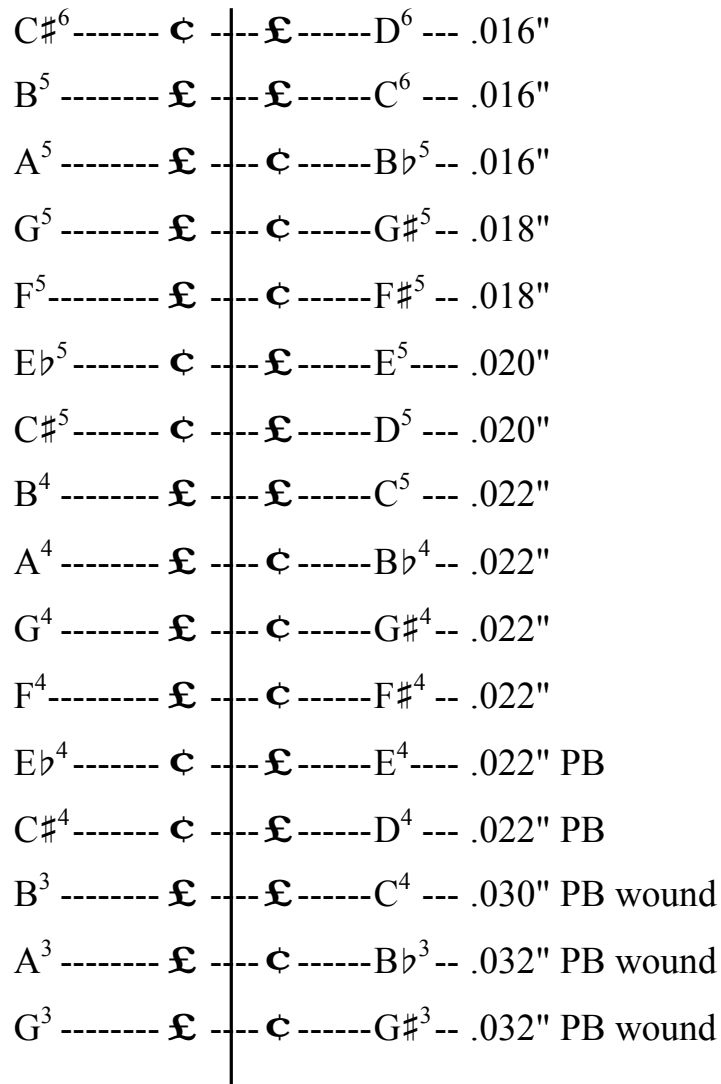

Dusty Strings

Makers of Harps and Hammered Dulcimers

3450 16th Ave. W., Seattle, WA 98119 • 206-634-1656 • Fax 206-691-3712 • www.dustystings.com

PD30

STRINGING DIAGRAM

C4 is middle C. £ and ♣ indicate white and black bridge markers.

PB indicates phosphor bronze. All other strings are plain steel.