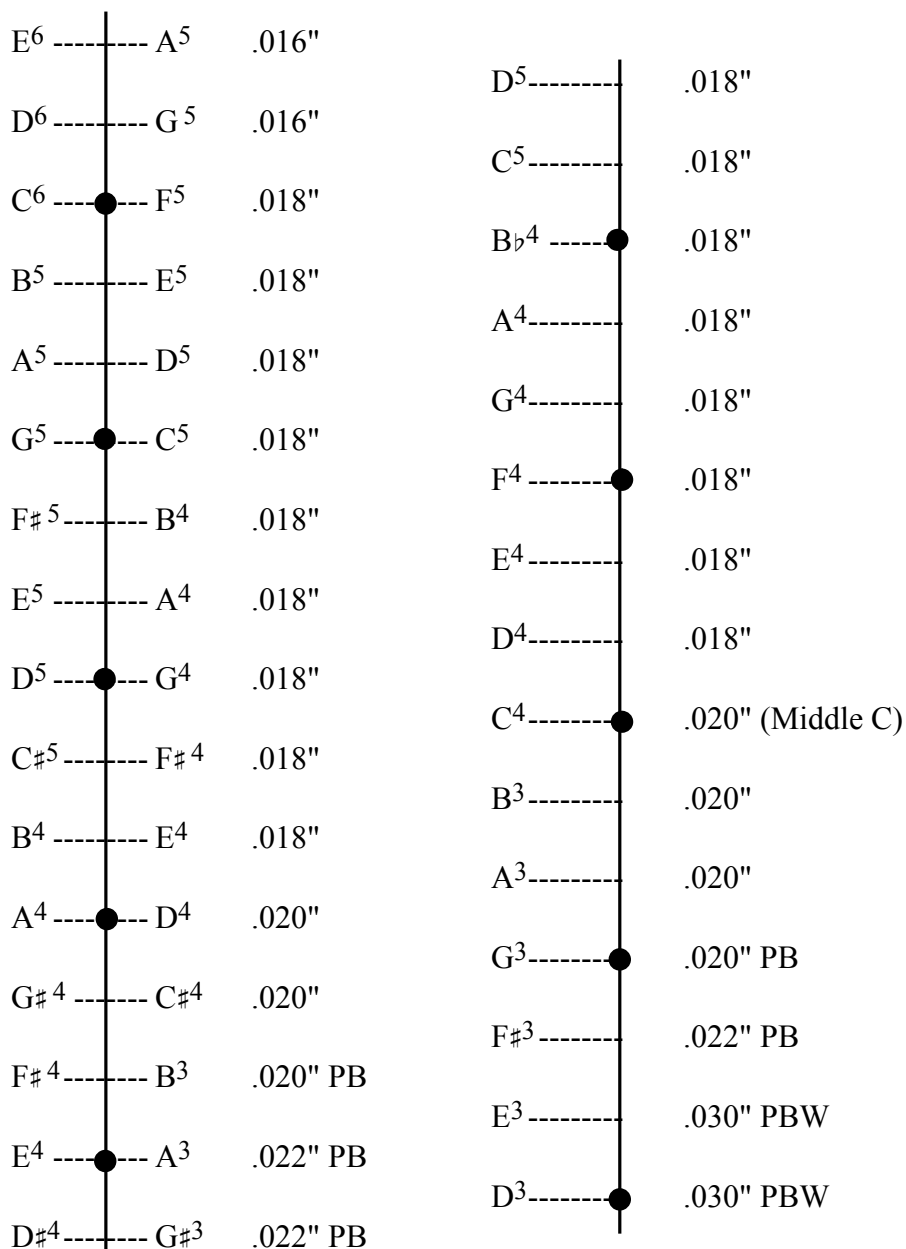

Dusty Strings

Makers of Harps and Hammered Dulcimers

3450 16th Ave. W., Seattle, WA 98119 • 206-634-1656 • Fax 206-691-3712 • www.dustystrings.com

Overture String Chart

All strings are loop end. Wire diameters are shown in inches.

PB indicates phosphor bronze wire. PBW indicates phosphor bronze wound.

Unspecified strings are plain steel wire.

● Indicates marked course. Superscript numbers indicate octaves (C⁴ is middle C).