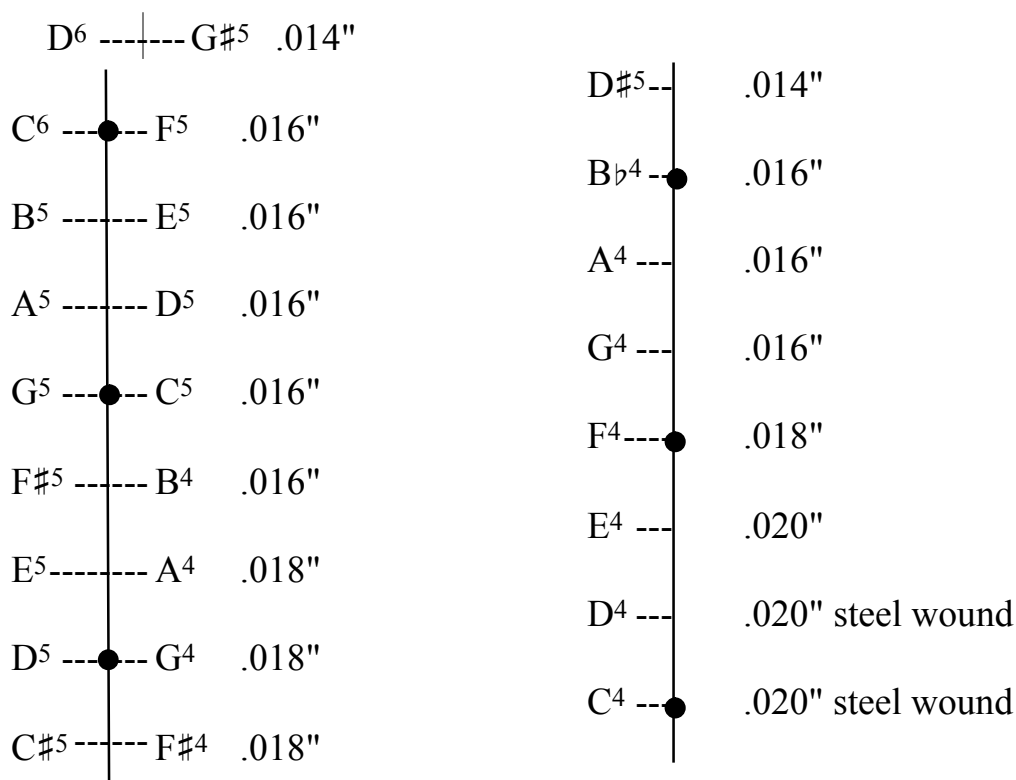

Dusty Strings

Makers of Harps and Hammered Dulcimers

3450 16th Ave. W., Seattle, WA 98119 • 206-634-1656 • Fax 206-691-3712 • www.dustystings.com

Dulcetta String Chart

Wire gauges are shown in inches.

● Indicates marked course.

Small numbers indicate octaves (C⁴ is Middle C).