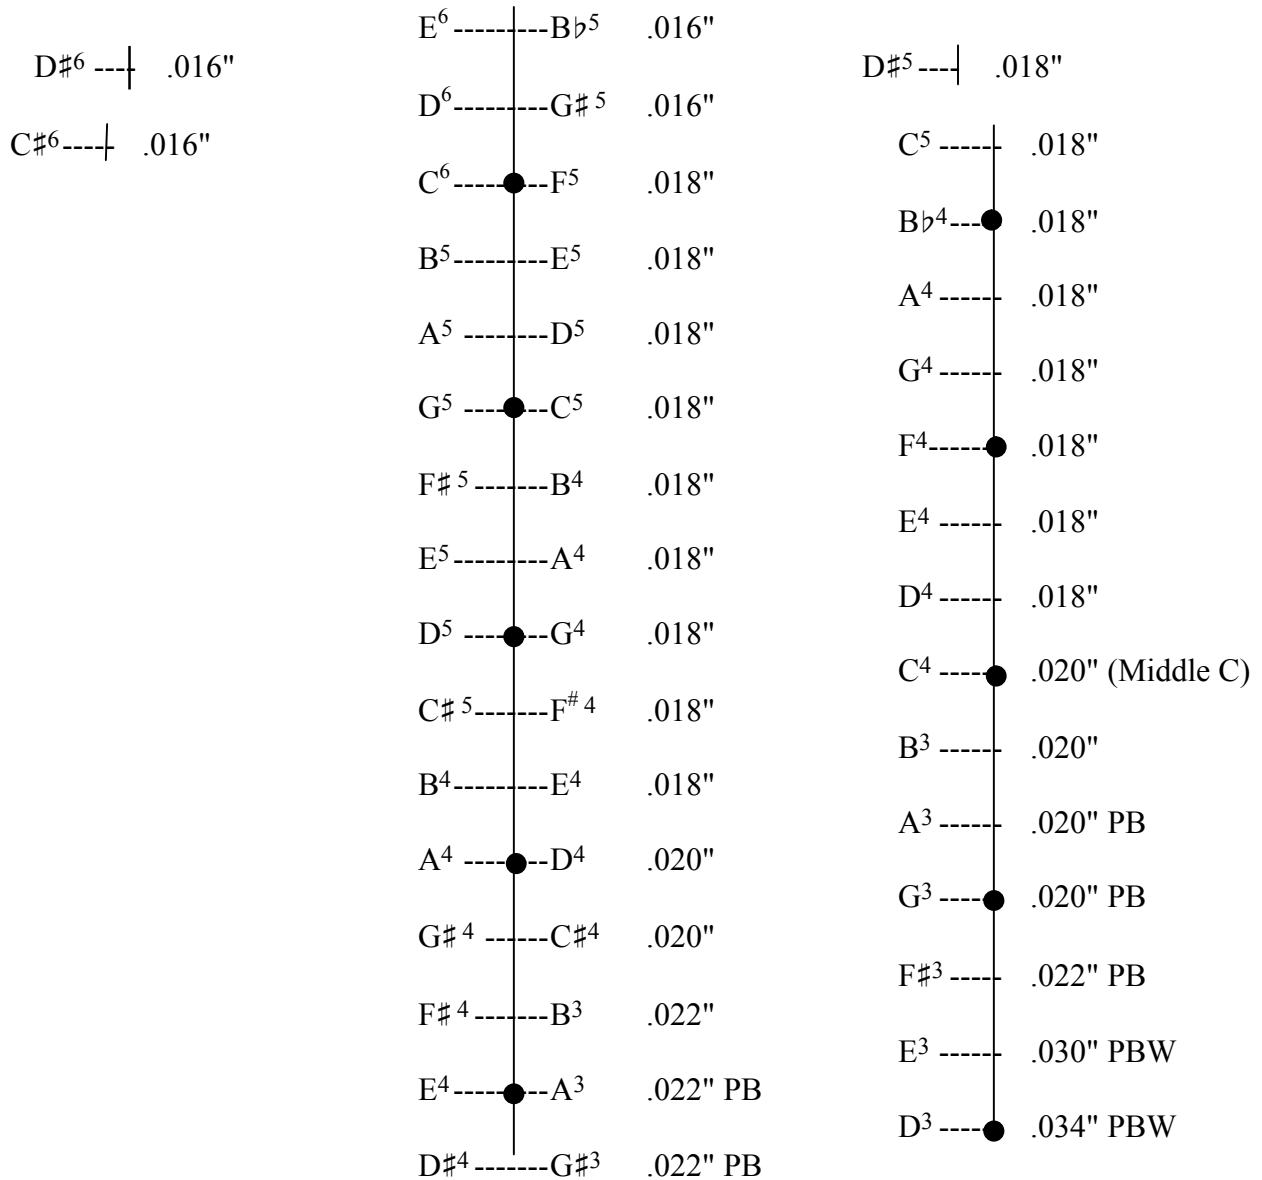

Dusty Strings

Makers of Harps and Hammered Dulcimers

3450 16th Ave. W., Seattle, WA 98119 • 206-634-1656 • Fax 206-691-3712 • www.dustystings.com

D260 String Chart

for instruments after serial # 13168

All strings are loop end. Wire gauges are shown in inches.

PB indicates phosphor bronze wire. PBW indicates phosphor bronze wound.

Unspecified strings are plain steel wire.

● Indicates marked course. Small numbers indicate octaves (C⁴ is middle C).

The serial number can be found on a tag inside the soundhole.